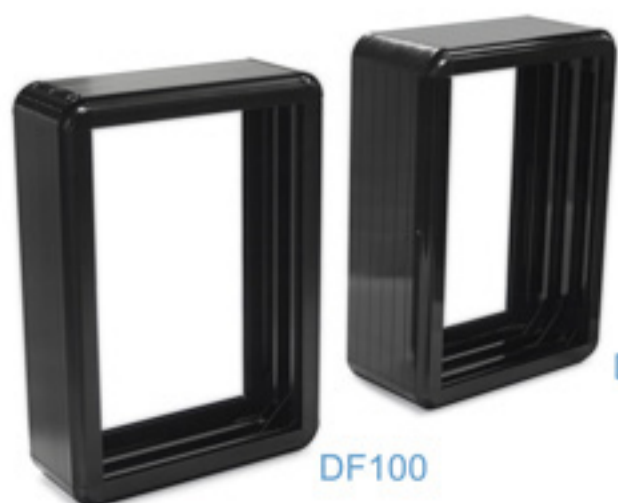

Item No : DF15
Specs : 15mm face frame
 15mm deep
Usage: Bulletin board
 Single side

SIGN FRAME

www.ilookgroup.com www.caiping.com.tw

Item No : DF23
Specs : 23mm face frame
 23mm deep
Usage: Directory lightbox
 Double sides

Aluminum Made
 CAIPING Design

Item No : DF27
Specs : 27mm face frame
 27mm deep
Usage: Dire. lightbox
 4 sides

DF42

Item No : DF42
Specs : 20mm face frame
 42mm deep
Usage: Bulletin board,
 lightbox
 Single or double

DF100

DF125

Item No : DF100
Specs : 25mm face frame
 100mm deep
Usage: light box
 Single or double

Item No : DF125
Specs : 25mm face frame
 125mm deep